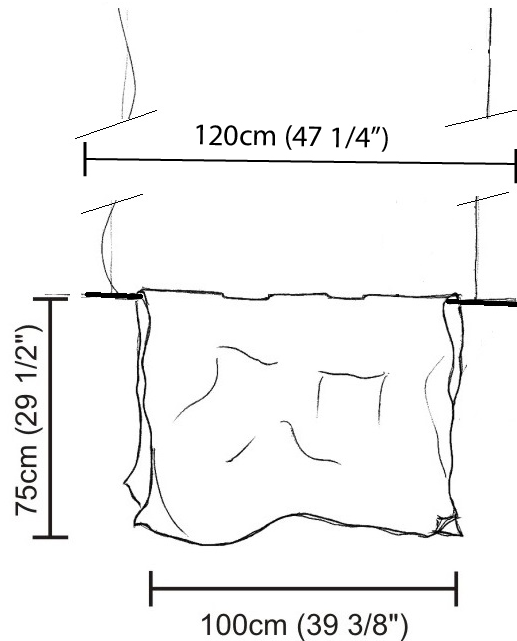

1. To build a product code in our configurator select the specify button on the base model # product page
2. To build a manual product code on this datasheet choose from the options listed below in blue font and add the suffix to the base model #

GENERAL

Series: Stendimi
Brand: Knikerboker
Division: Design
Mounting Type: Suspension
Mounting Location: Ceiling
Subcategory: Pendant

PHYSICAL

Shape: Abstract
Length (mm): 1000
Length (in): 39 3/8
Height (mm): 750
Height (in): 29 1/2
Max. Overall Height (mm): 2750
Max. Overall Height (in): 108 1/4
Light Distribution: Direct / Indirect
Fixture Finish: EWH / EBK / MAN / COF / PRD / SLF / GLF / CLF / BRL / EWS / EWG / EWC / EWR / EBS / EBG / EBC / EBC / EBB / MAS / MAD / MAC / MAB / COS / CGO / CCL / CBL / PRS / PRG / PRC / PRB
Fixture Material: Metal
Cable Details: Silicon Cable 2000mm / 78 3/4"

ELECTRICAL

Lamp Type: LED
Total Output Wattage (W): 29.4
Dimming: 0-10V Dimming
Driver Included: Yes
Driver Location: Integrated
Driver Type: Constant Voltage - Universal
Driver Class: Class 2
Input Voltage (V): 120 - 277
Output Voltage (V): 24
Upon Request: (Not included - see components) Remote: 0-10Vdc dimming / (Included) Integral Non-dimming 277Vac

LED

Number of LEDs: 8 strips
Color Temperature (°K): 3000
Max. Delivered Lumen (lm): 3240
CRI: >80 CRI
Lamp Life (hrs): 50000

OPTICAL

RATINGS AND CERTIFICATIONS

Certified By: Certified for North American Standards
IP rating: IP20